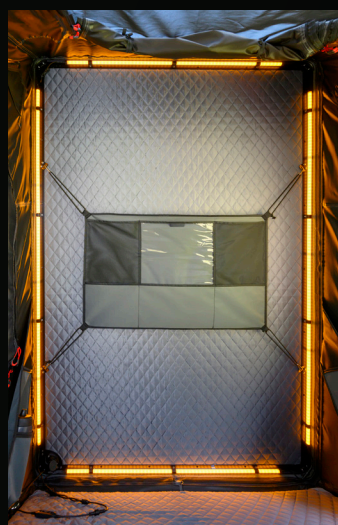

RAXAR ROOFTOP TENT FRONT ENTRY

PLAY HARDER.

RAXAR Rooftop Tents offer a simple and convenient way to enjoy the outdoors, blending the excitement of camping with the comforts of home. Designed to withstand tough conditions, they provide all the essentials for a restful night's sleep. Available in both Front Entry and Side Entry models.

ROOFTOP TENT FRONT ENTRY

KEY FEATURES & SPECIFICATIONS

- 3-Way access
- 2 x Roof Rack Crossbars (23kg capacity)
- Internal Dimensions: 2070 (L) x 1220 (W) x 1650 (H)
- External Dimensions: 2150 (L) x 1300 (W) x 180 (H)

Approximate added weight to vehicle: 81kg

**2 X DRINK HOLDER
& BEDSIDE STORAGE**

**LIGHT SWITCH WITH USB-A
& USB-C POWER POINTS**

E-Z REACH CEILING ORGANISER

MIDGE-PROOF FLY SCREENS

**INTERNAL LED LIGHTING IN
AMBER (ANTI-BUG MODE)**